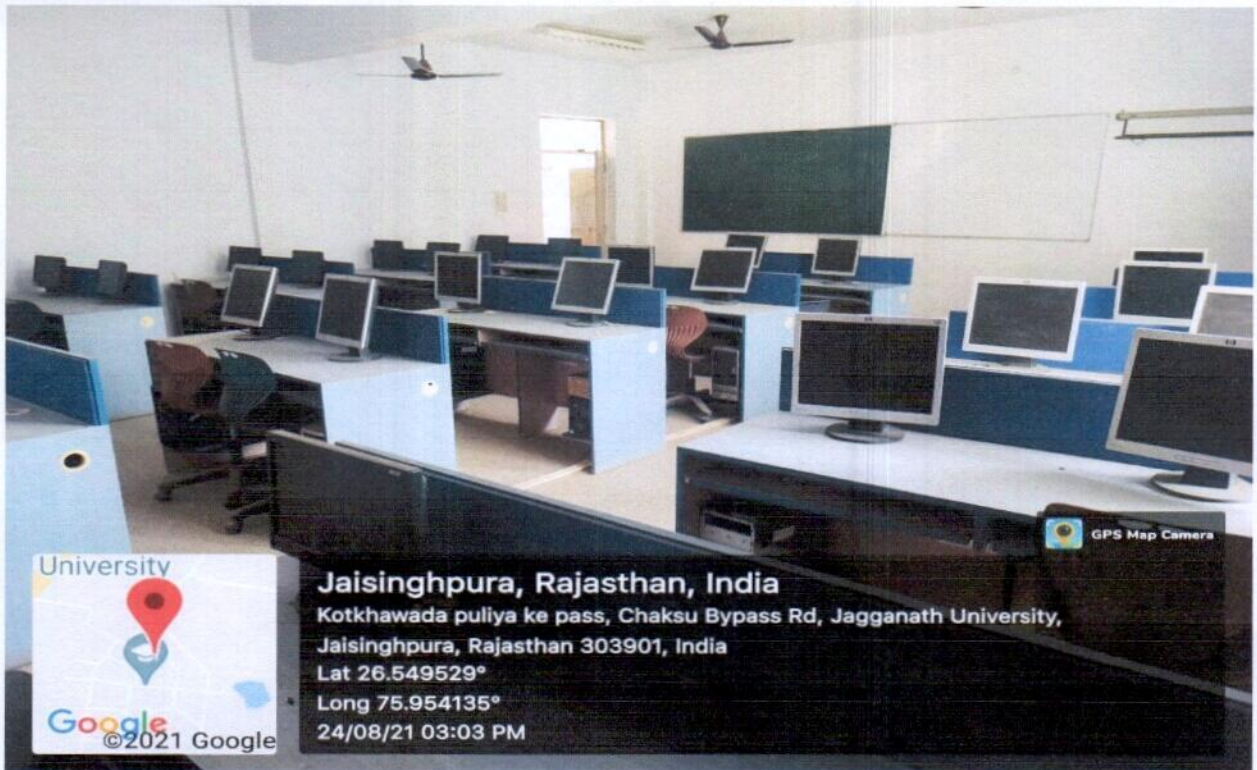

COMPUTER LAB B-101

Certified True Copy
Registrar
Jagan Nath University, Jaipur