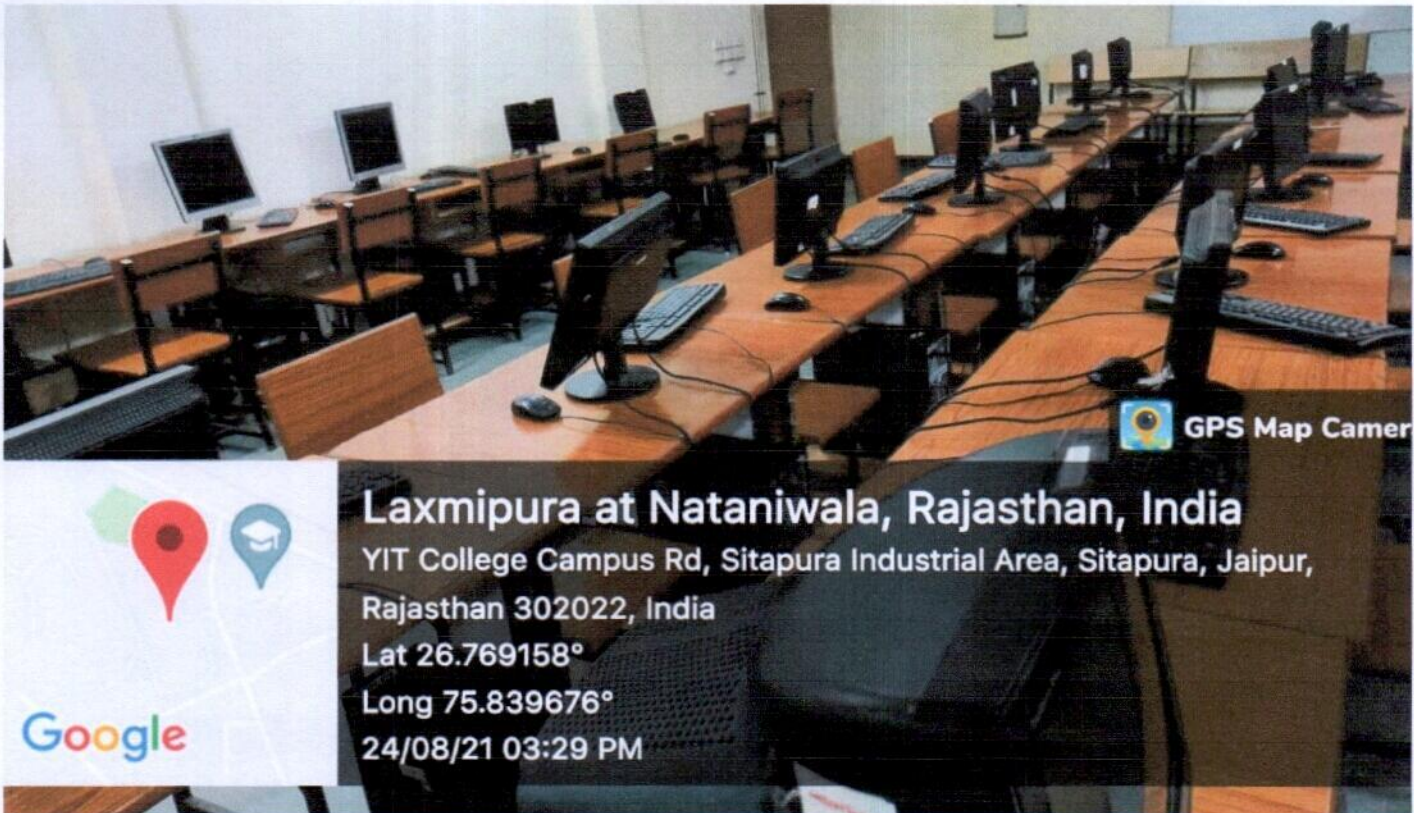

E Block First Floor Computer Lab – A055

GPS Map Camera