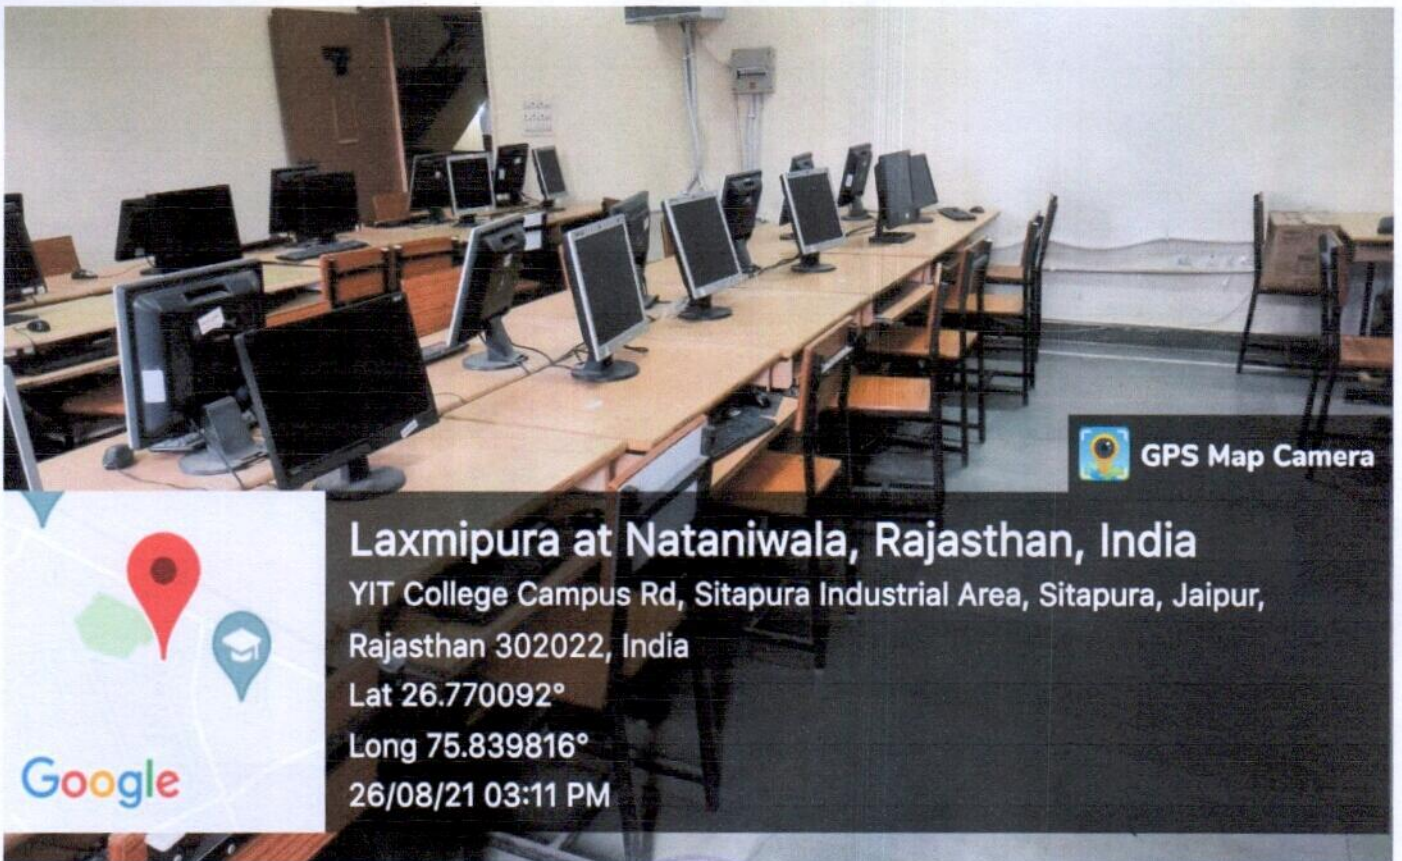

Laxmipura at Nataniwala, Rajasthan, India
YIT College Campus Rd, Sitapura Industrial Area, Sitapura, Jaipur,
Rajasthan 302022, India
Lat 26.770092°
Long 75.839816°
26/08/21 03:11 PM