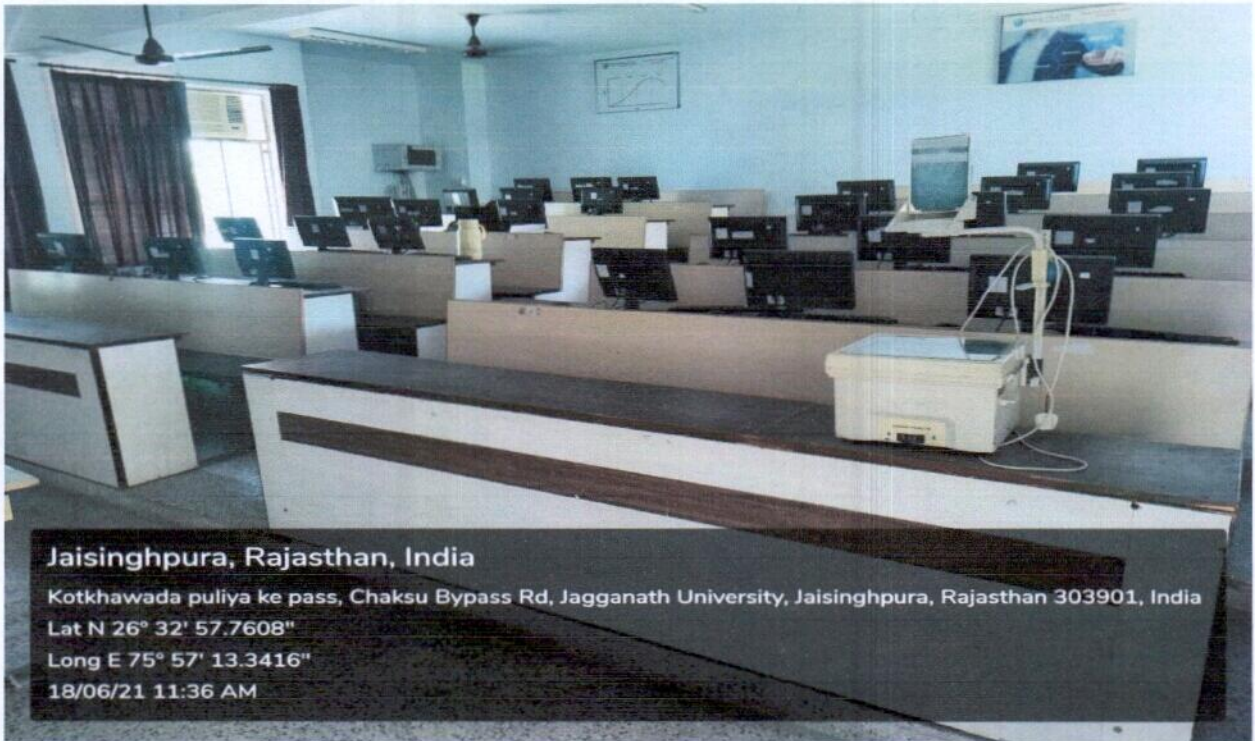

COMPUTER LAB B-002