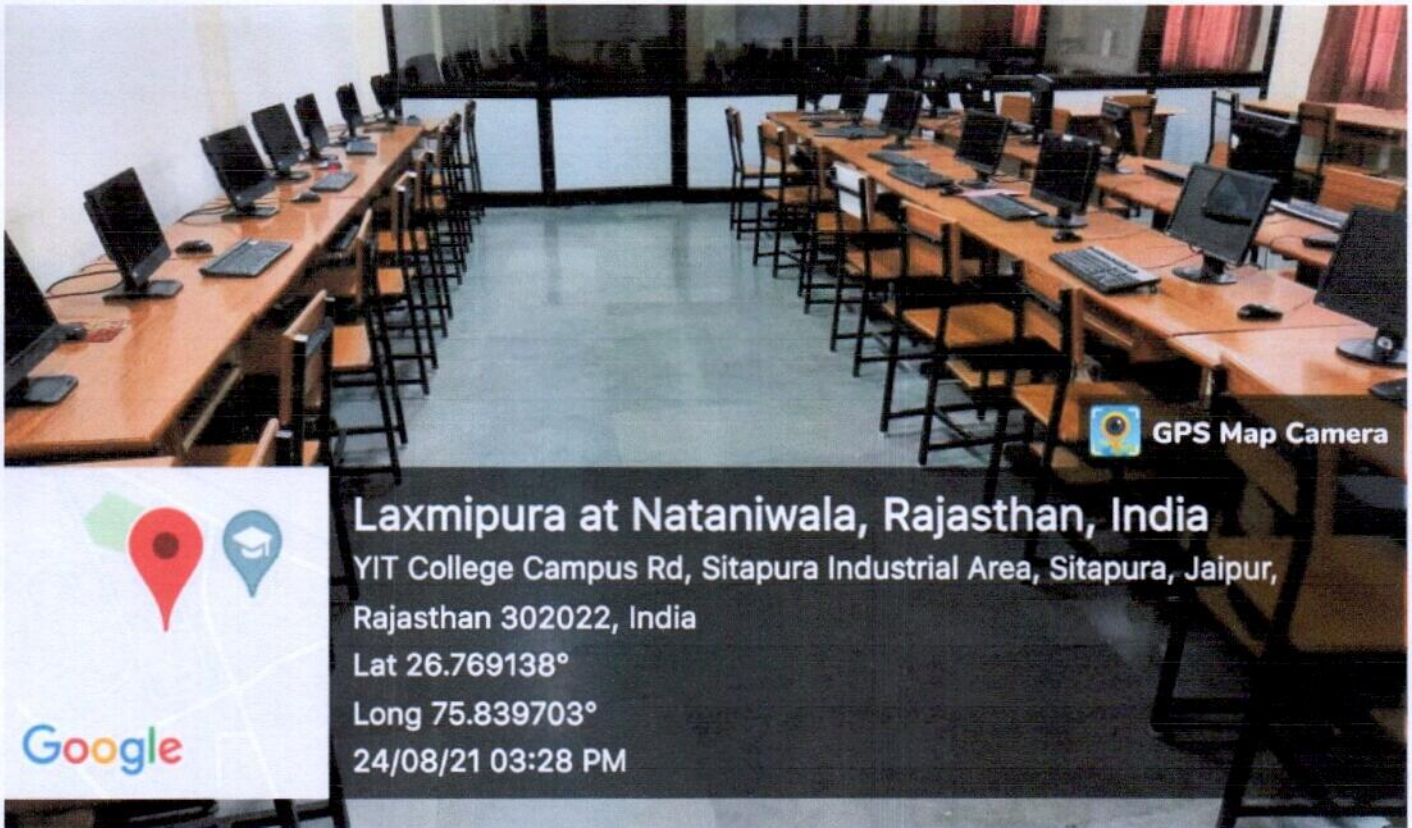

E Block First Floor Computer Lab – A054

Certified True Copy
Registrar
Jagan Nath University, Jaipur